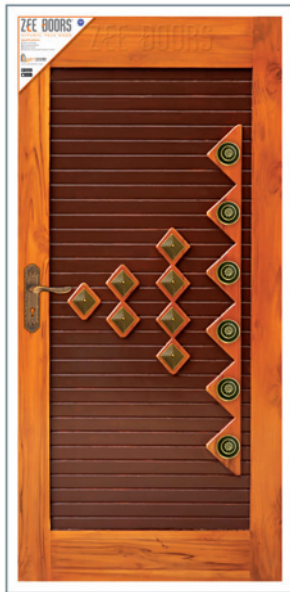

ZEE - 47

ZEE - 48

ZEE - 49

ZEE - 50

ZEE - 51

ZEE - 52

ZEE - 53 (Brass)

ZEE - 54 (Brass)

ZEE - 55 (Brass)

ZEE - 56

ZEE - 57

ZEE - 58

ZEE - 59 (Pine & Teak Wood)

ZEE - 60 (Pine Wood)

ZEE - 61 (Pine Wood)

ZEE - 62

ZEE - 63

ZEE - 64

Z&E DOORS™

NATURAL TEAK WOOD

Specifications:

- 100% Teak Wood
- Kiln Seasoned Wood
- Ready to Furnish
- Made from Renewable Plantation Timber

Size of Doors:

Height : 72", 75", 78", 81"