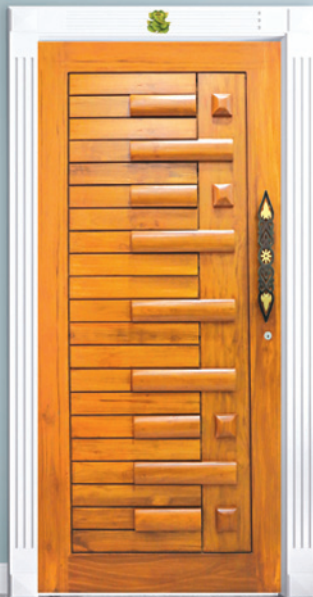

ZEE DOORS™
NATURAL TEAK WOOD

www.amrutdoor.com

ZEE DOORS™
NATURAL TEAK WOOD

ZEE - 1

ZEE DOORS™
NATURAL TEAK WOOD

ZEE - 2

ZEE - 3

ZEE - 4

ZEE DOORS™
NATURAL TEAK WOOD

ZEE - 5

ZEE DOORS

ZEE - 6

ZEE DOORS™
NATURAL TEAK WOOD

ZEE DOORS

ZEE - 7

ZEE - 8

ZEE DOORS™
NATURAL TEAK WOOD

8

ZEE DOORS

ZEE - 9

ZEE DOORS™
NATURAL TEAK WOOD

ZEE DOORS

ZEE - 10

ZEE - 11